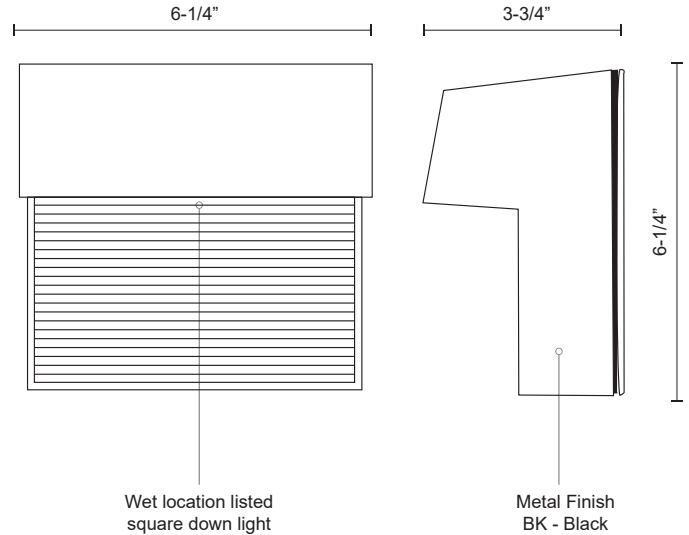

BYRON EW3406

WALL

PROJECT

DESCRIPTION

Die-cast aluminum with powder-coated finish and glass diffuser.
Available in Black.

SPECIFICATION DETAILS

Fixture Dimensions	W6-1/4" x H6-1/4" x E3-3/4"
Light Source	AC LED Module
Wattage	9W
Total Lumens	600lm
Delivered Lumens	BK-128lm
Voltage	120V
Color Temperature	3000K
CRI (Ra)	90CRI
Optional Color Temps	2700K - 5000K Available, Minimum Order Quantities Apply
LED Rated Life	50,000 hours
Dimming	100% - 10%, ELV Dimmer (Not Included)
Glass Details	Frosted Glass
ADA Compliant	Yes
Location	Wet
Paint Finish	BK02
Finish Option(s)	Black